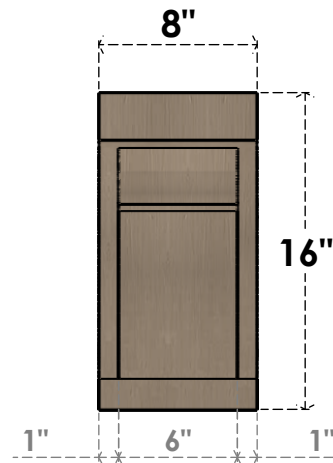

ITEM NUMBER: CORU08X16X16VIORCPR

8"W X 16"D X 16"H SERIES 1 CLASSIC VIOLA ROUGH CEDAR TIMBERTHANE
FAUX WOOD CORBEL, PRIMED

SIDE PROFILE

FRONT PROFILE

ISOMETRIC

EKENA MILLWORK
2300 WEST MAIN ST.
CLARKSVILLE, TX 75426
TOLL FREE: 866-607-0453
WWW.EKENAMILLWORK.COM

NOTES

1. INSTALLATION TO BE COMPLETED IN ACCORDANCE WITH MANUFACTURER'S SPECIFICATIONS.
2. DRAWING MAY NOT BE TO SCALE
3. THIS DRAWING IS INTENDED FOR DESIGN AND PLANNING PURPOSES ONLY.
4. ALL INFORMATION CONTAINED HEREIN WAS CURRENT AT THE TIME OF DEVELOPMENT BUT MUST BE REVIEWED AND APPROVED BY THE PRODUCT MANUFACTURER TO BE CONSIDERED ACCURATE.
5. TIMBERTHANE ARCHITECTURAL PRODUCTS ARE MADE FROM HIGH DENSITY URETHANE AND COME FACTORY PRIMED