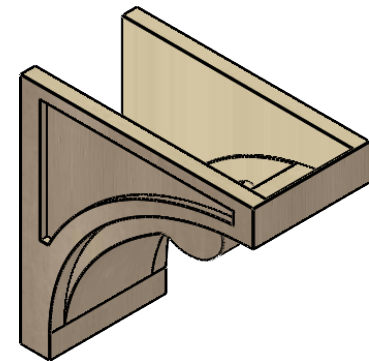

ITEM NUMBER: CORU08X16X16VIORCPR

8"W X 16"D X 16"H SERIES 1 CLASSIC VIOLA ROUGH CEDAR TIMBERTHANE
FAUX WOOD CORBEL, PRIMED

SIDE PROFILE

FRONT PROFILE

ISOMETRIC

EKENA MILLWORK
2300 WEST MAIN ST.
CLARKSVILLE, TX 75426
TOLL FREE: 866-607-0453
WWW.EKENAMILLWORK.COM

NOTES

1. INSTALLATION TO BE COMPLETED IN ACCORDANCE WITH MANUFACTURER'S SPECIFICATIONS.
2. DRAWING MAY NOT BE TO SCALE
3. THIS DRAWING IS INTENDED FOR DESIGN AND PLANNING PURPOSES ONLY.
4. ALL INFORMATION CONTAINED HEREIN WAS CURRENT AT THE TIME OF DEVELOPMENT BUT MUST BE REVIEWED AND APPROVED BY THE PRODUCT MANUFACTURER TO BE CONSIDERED ACCURATE.
5. TIMBERTHANE ARCHITECTURAL PRODUCTS ARE MADE FROM HIGH DENSITY URETHANE AND COME FACTORY PRIMED