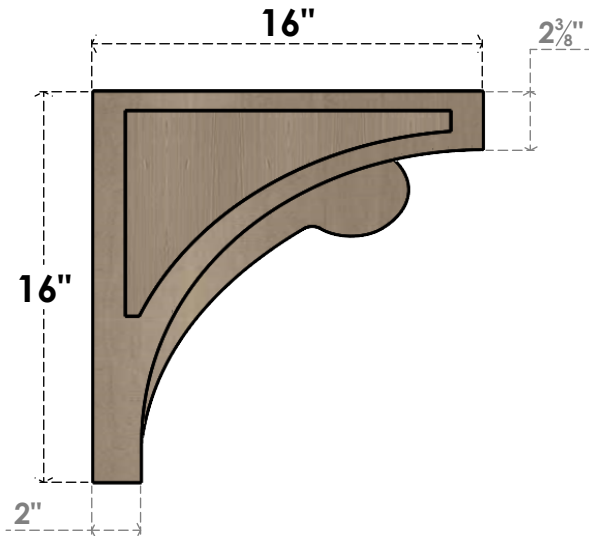

ITEM NUMBER: CORU08X16X16VIORCPR

8"W X 16"D X 16"H SERIES 1 CLASSIC VIOLA ROUGH CEDAR TIMBERTHANE
FAUX WOOD CORBEL, PRIMED

SIDE PROFILE

FRONT PROFILE

ISOMETRIC

EKENA MILLWORK
2300 WEST MAIN ST.
CLARKSVILLE, TX 75426
TOLL FREE: 866-607-0453
WWW.EKENAMILLWORK.COM

NOTES

1. INSTALLATION TO BE COMPLETED IN ACCORDANCE WITH MANUFACTURER'S SPECIFICATIONS.
2. DRAWING MAY NOT BE TO SCALE
3. THIS DRAWING IS INTENDED FOR DESIGN AND PLANNING PURPOSES ONLY.
4. ALL INFORMATION CONTAINED HEREIN WAS CURRENT AT THE TIME OF DEVELOPMENT BUT MUST BE REVIEWED AND APPROVED BY THE PRODUCT MANUFACTURER TO BE CONSIDERED ACCURATE.
5. TIMBERTHANE ARCHITECTURAL PRODUCTS ARE MADE FROM HIGH DENSITY URETHANE AND COME FACTORY PRIMED